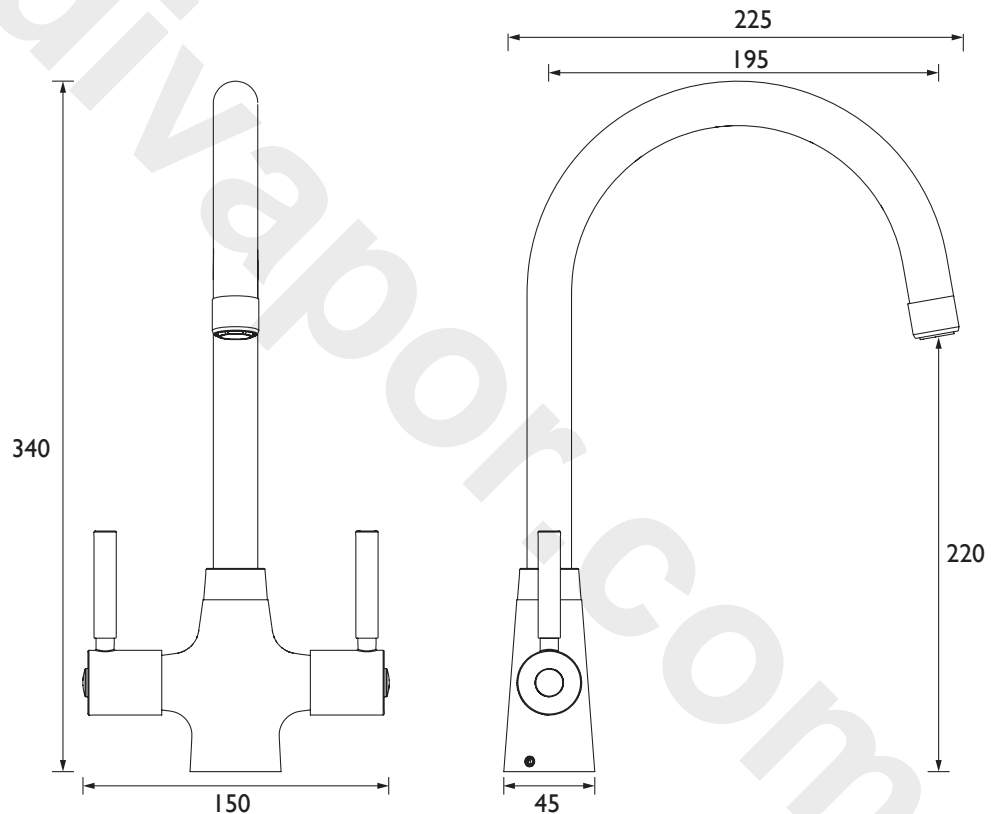

MZ SNK EF C TO

MONZA Tap Range Monza Easyfit Mono Sink Mixer Chrome Tap Only

Specification

Product Type:	Kitchen Taps
Main Construction Material:	Brass
Mount Type:	Deck Mounted
Handle Type:	Lever
Connection Inlet:	1/2" BSP Flexible Tails
Connection Outlet:	
Number of Tap Holes:	1
Valve/Cartridge Type:	1/2" Ceramic Disc Valves
Plumbing System Requirements:	All, Preferably Balanced
Working Pressure Range:	Min 0.3 Bar, Max 5.0 Bar
Maximum Hot Water Temperature: °C	65
Maximum Static Pressure: (bar)	10
Flow Type:	Single Flow
Isolation Included:	Yes

Features:

- Long life and easy to use 1/4 turn ceramic disc valves
- Metal fixing nut for added durability
- Product supplied without Easyfit base

Product Certifications:

Dimensions (measurements in mm)

For more products, visit our website:
<http://www.bristan.com>

Flow Rates (l/min)

System Pressure (bar)	0.2	0.5	1	2	3	5
MZ SNK EF C TO	11.4	14.7	20.8	29.5	36.1	46.6

TECHNICAL DATA SHEET

BRISTAN

TAPS & SHOWERS

D1